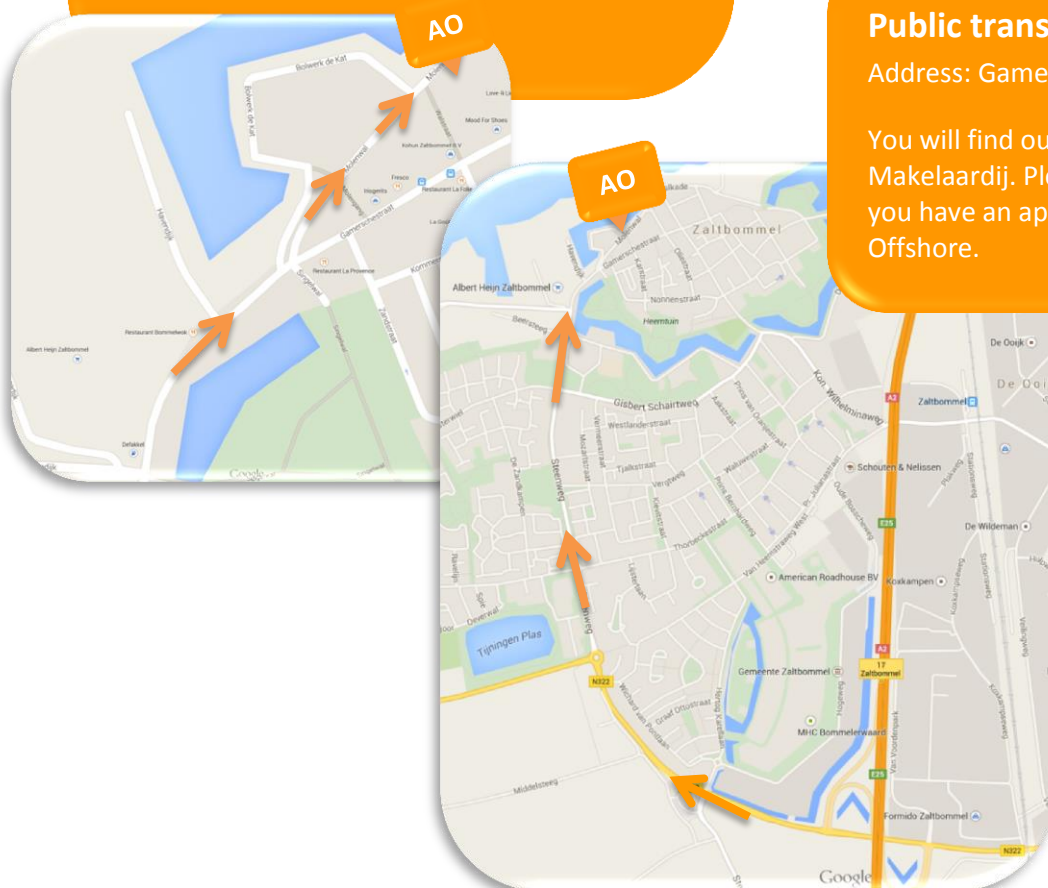

Parking by Auxilium Offshore

To get to our car park, you can navigate to Molenwal 11, Zaltbommel.

A2 Take the turn for Zaltbommel

N322 Drive in the direction of Zaltbommel

Steenweg Follow the Steenweg until it turns into the Gamerschestraat

Molenwal Keep to the left after the parking space. After 200m on the right side you will find a dark green gate.

Upon arrival at the green gate please call our office number (010 737 09 81), so that we can open the gate for you.

Public transport

Address: Gamerschestraat 34, Zaltbommel

You will find our entrance at Moolenaar Makelaardij. Please inform the reception that you have an appointment with Auxilium Offshore.